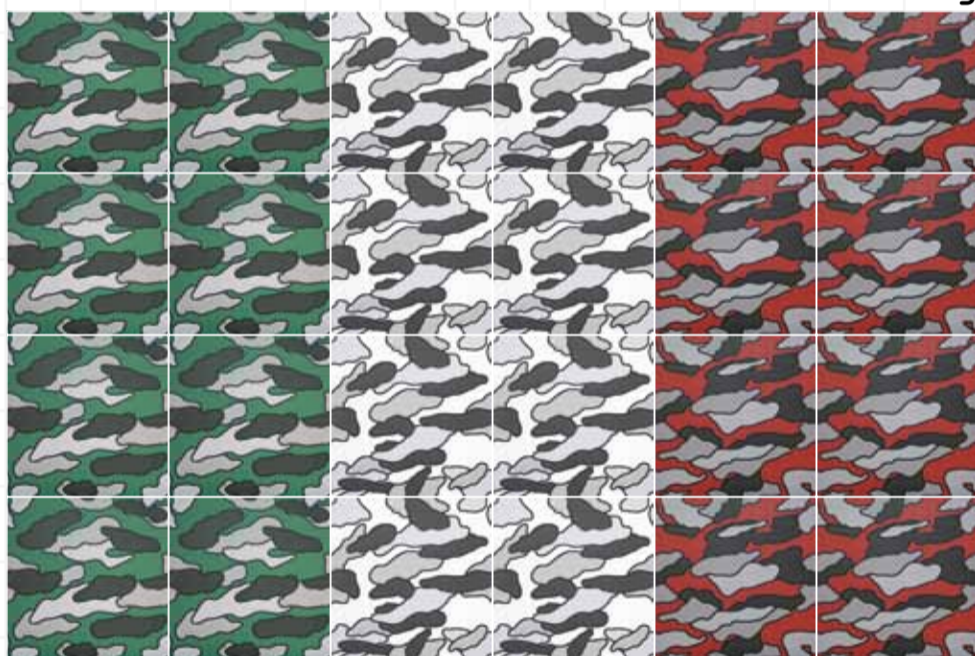

verde

CA6060URVD URBAN VERDE 60x60

rosso

CA6060URRO URBAN ROSSO 60x60

bianco

CA6060URBN URBAN BIANCO 60x60

italian flag

CA6060URVD URBAN VERDE 60x60
CA6060URBN URBAN BIANCO 60x60
CA6060URRO URBAN ROSSO 60x60